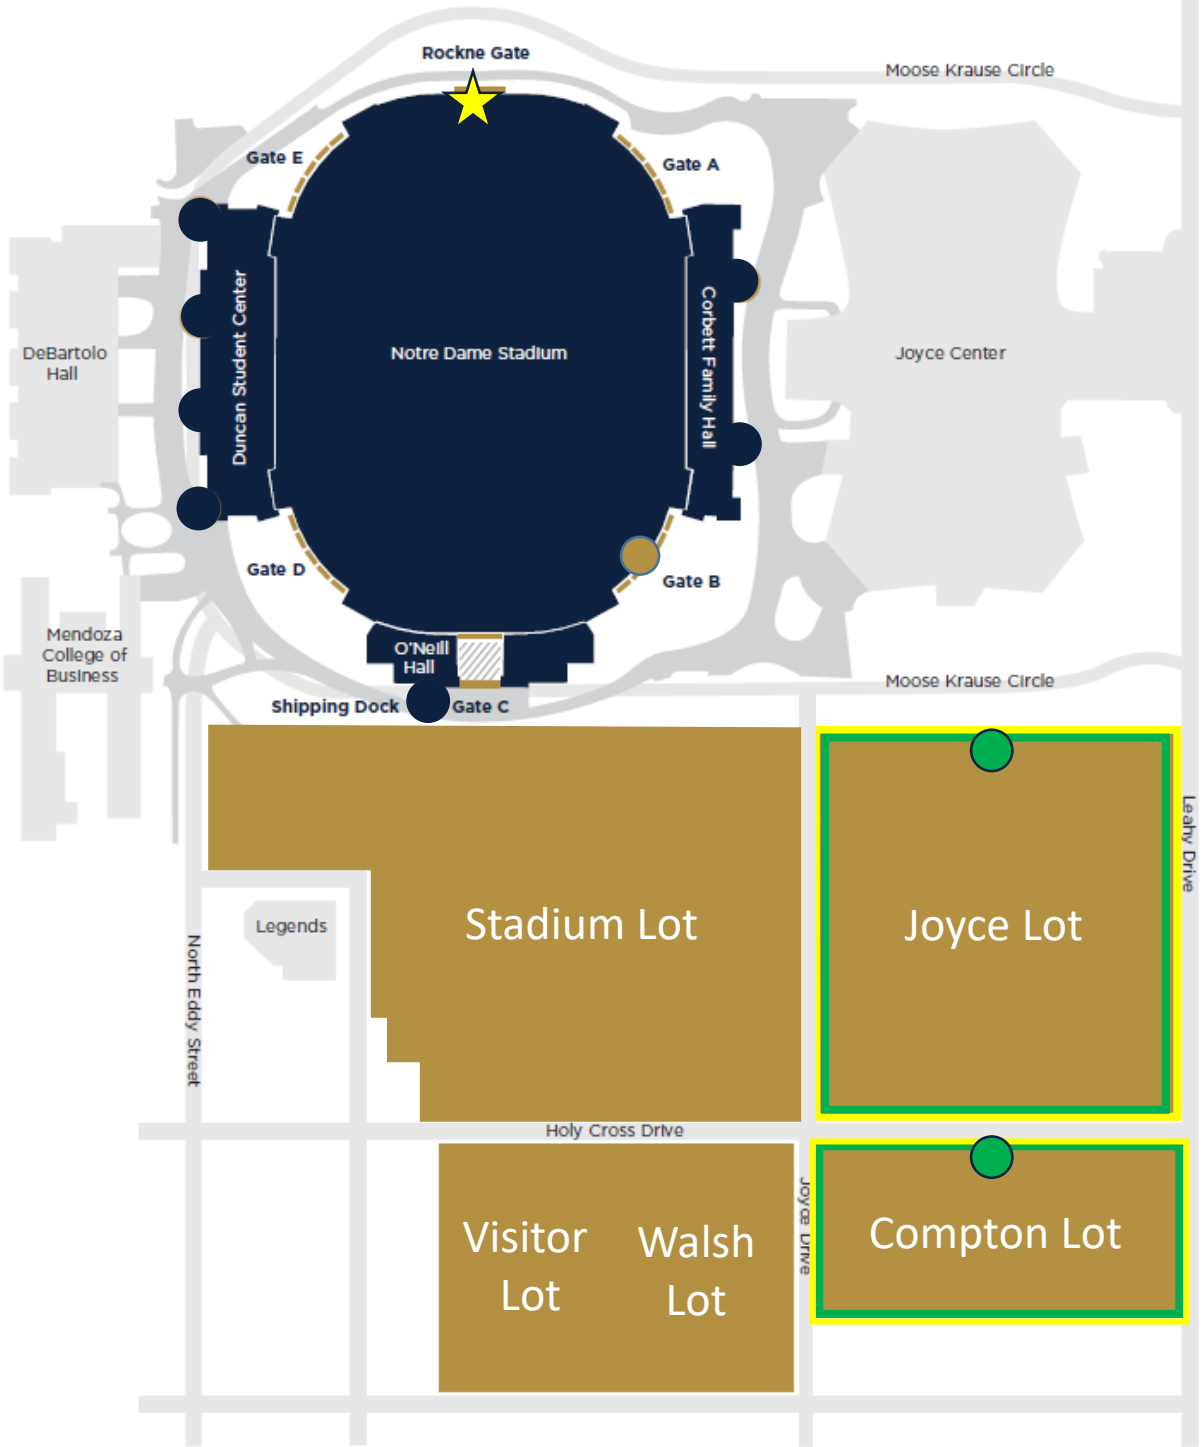

VENUE ND

LEGEND

 Guest/Spectator Entrance

 Runners Entrance

 Sunburst
Parking