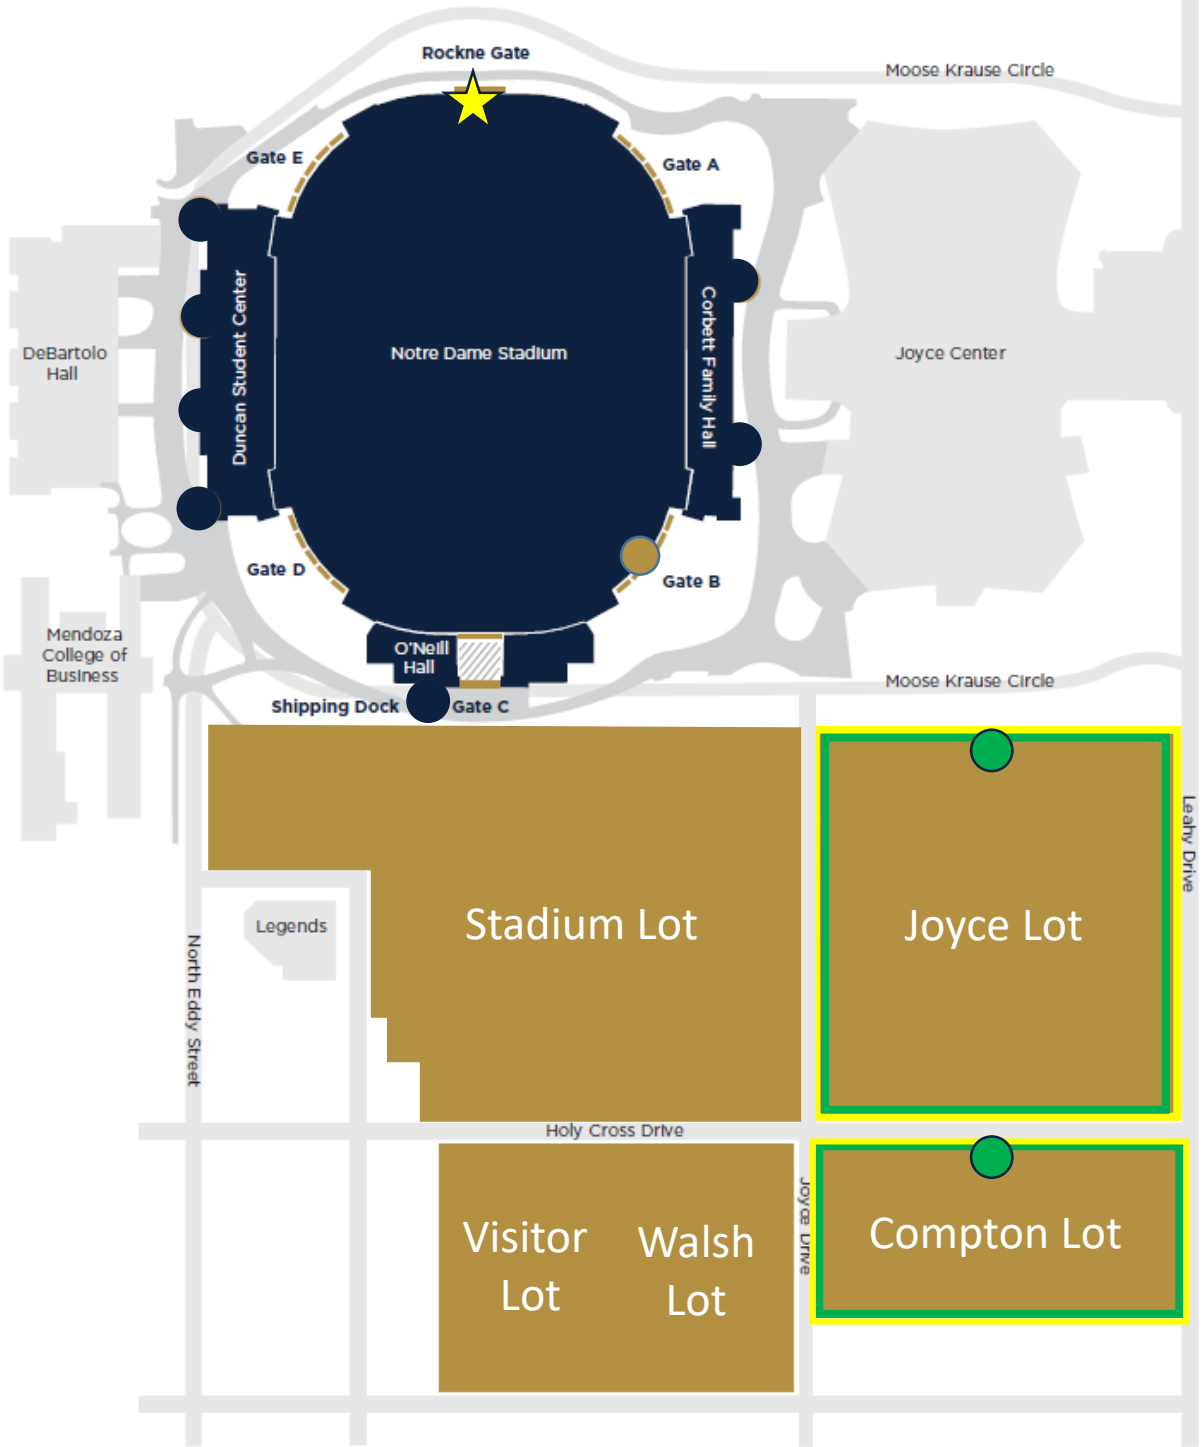

VENUE ND

LEGEND

● Guest/Spectator Entrance

★ Runners Entrance

Sunburst
Parking