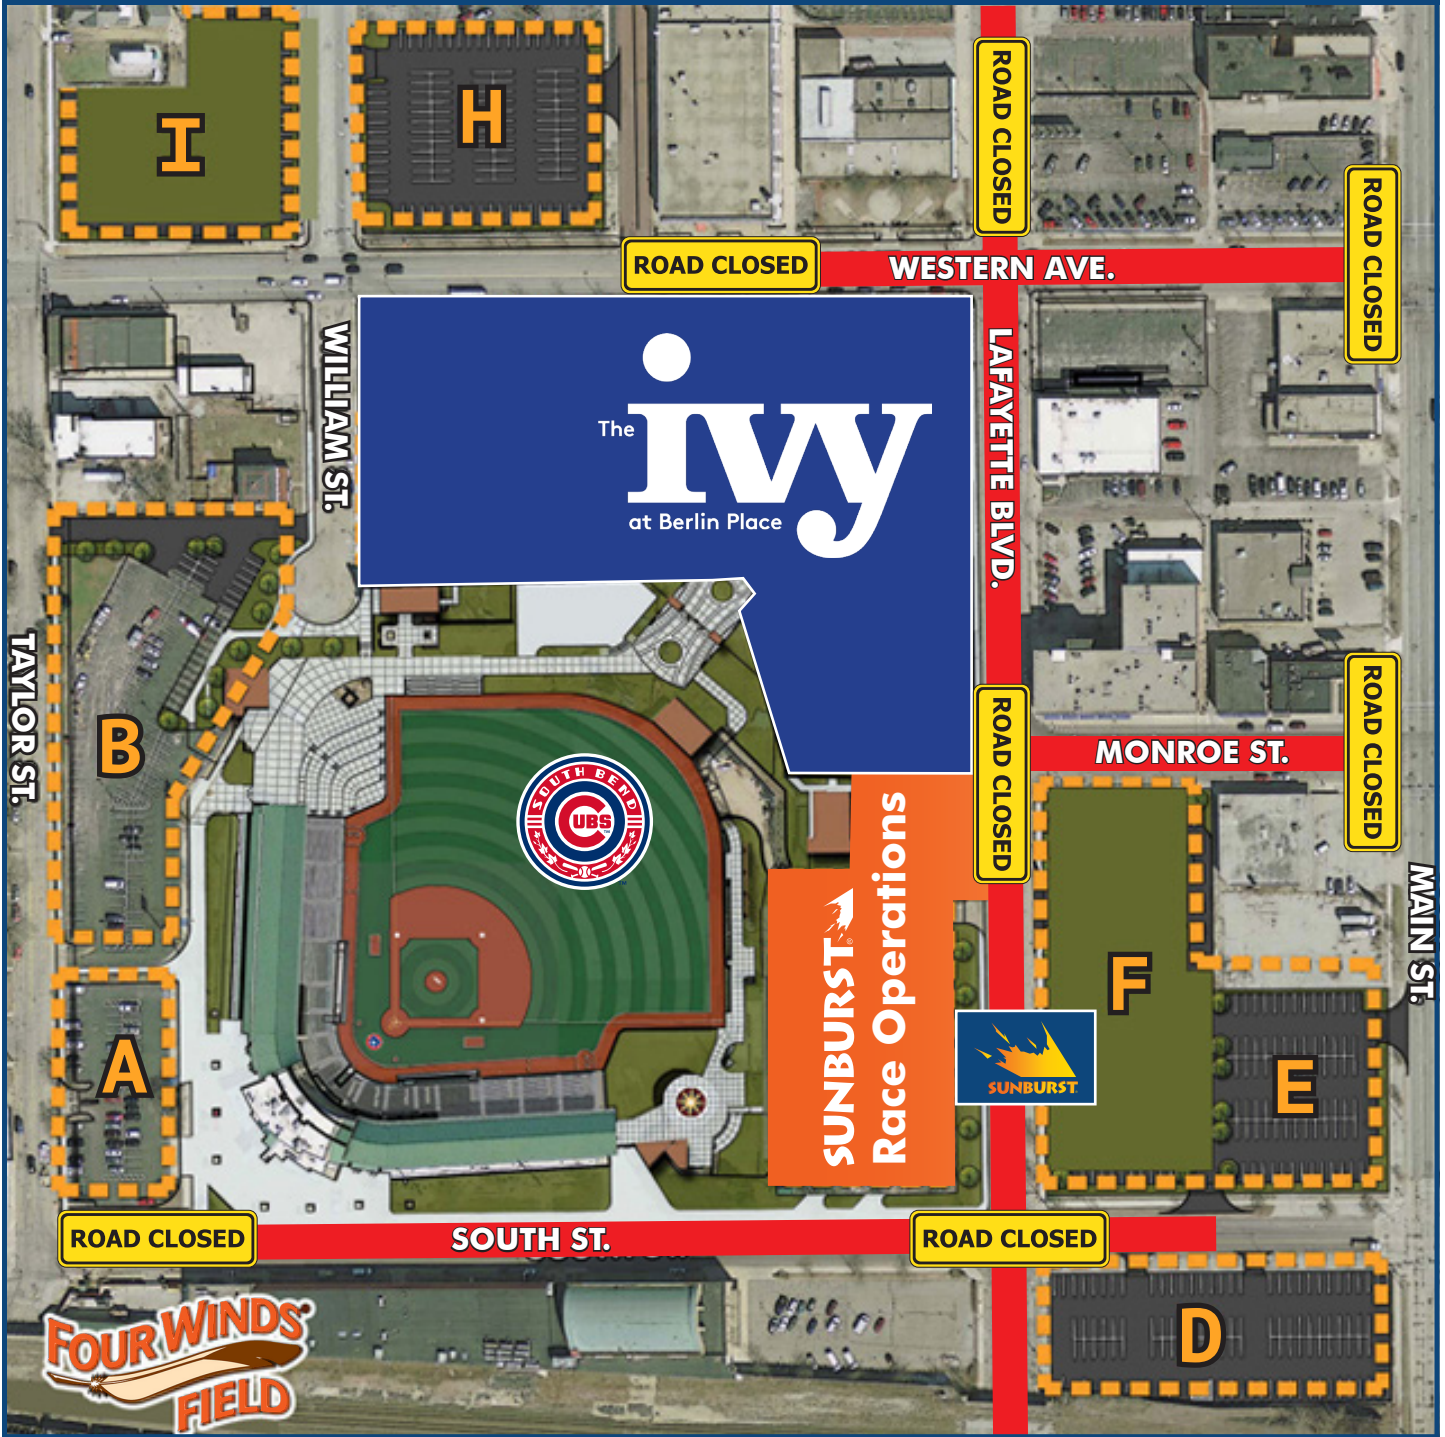

RACE DAY PARKING MAP

Road Closed

ROAD CLOSED

Open Parking

Start & Finish Line

SUNBURSTRACES.ORG